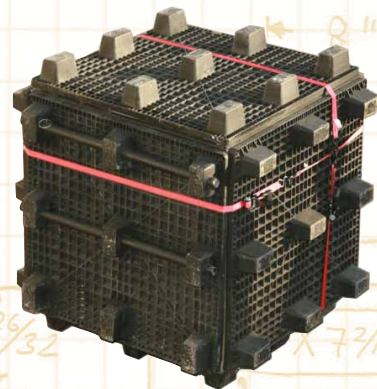

LIFE CUBE, INC.
402 East Gutierrez Street
Santa Barbara, California 93101
info@lifecubeinc.com | 805.879.1735
www.lifecubeinc.com